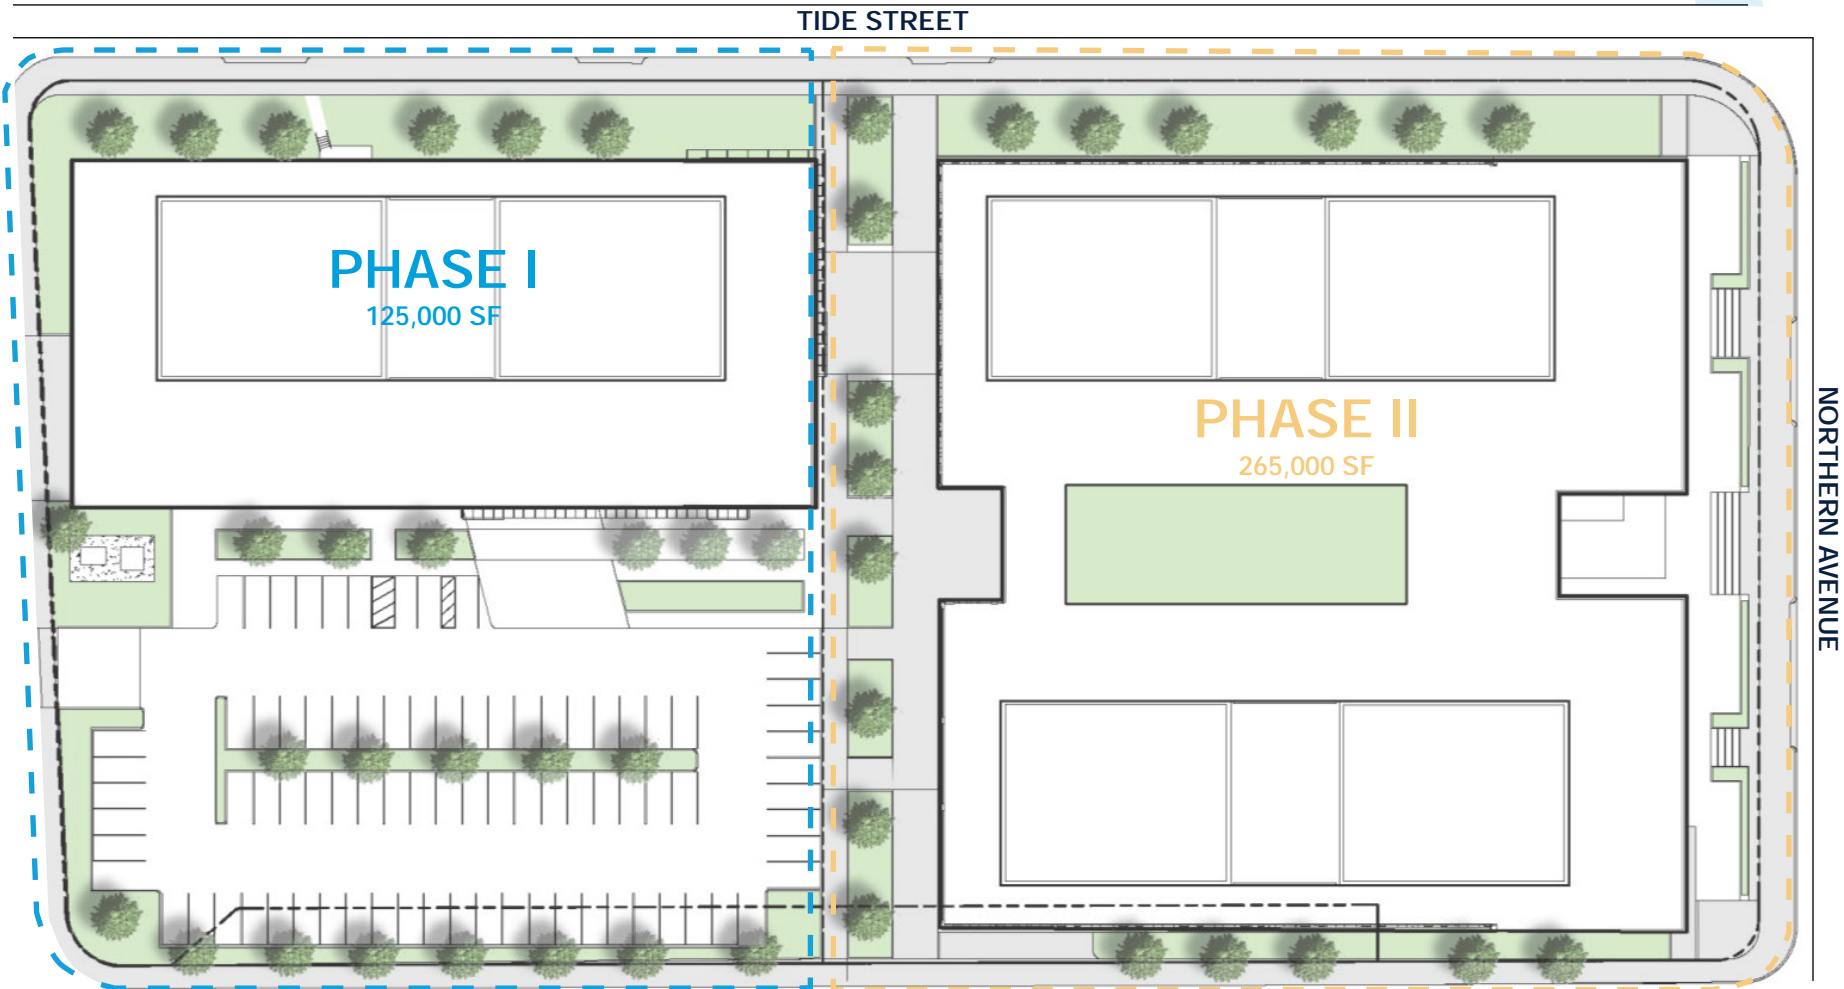

SITE PLAN

KAVANAGH ADVISORY GROUP, LLC

FOR MORE INFORMATION, CONTACT:

Don Domoretsky
Don.Domoretsky@am.jll.com
+ 617 531 4113

Ben Hux
Ben.Hux@am.jll.com
+1 617 316 6507

Peter Bekarian
Peter.Bekarian@am.jll.com
+1 617 531 4195