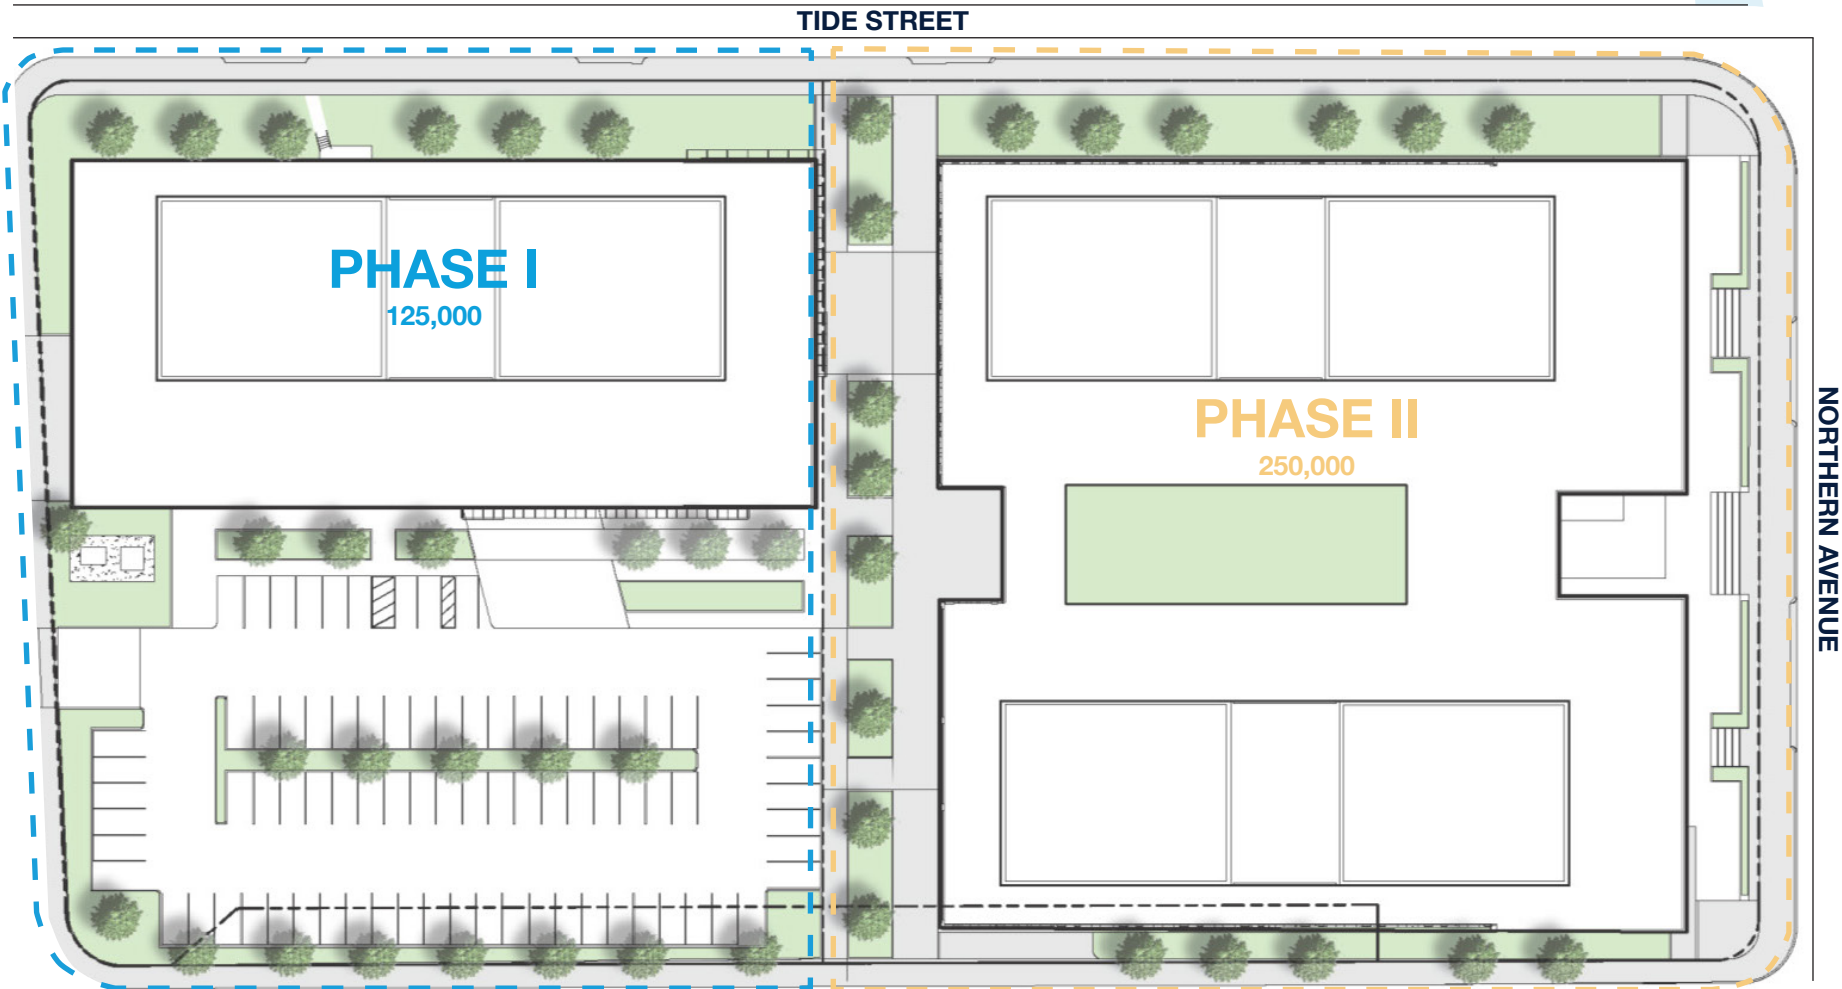

SITE PLAN

KAVANAGH ADVISORY GROUP, LLC

FOR MORE INFORMATION, CONTACT:

Don Domoretsky
Don.Domoretsky@am.jll.com
+ 617 531 4113

Ben Hux
Ben.Hux@am.jll.com
+1 617 316 6507

Peter Bekarian
Peter.Bekarian@am.jll.com
+1 617 531 4195