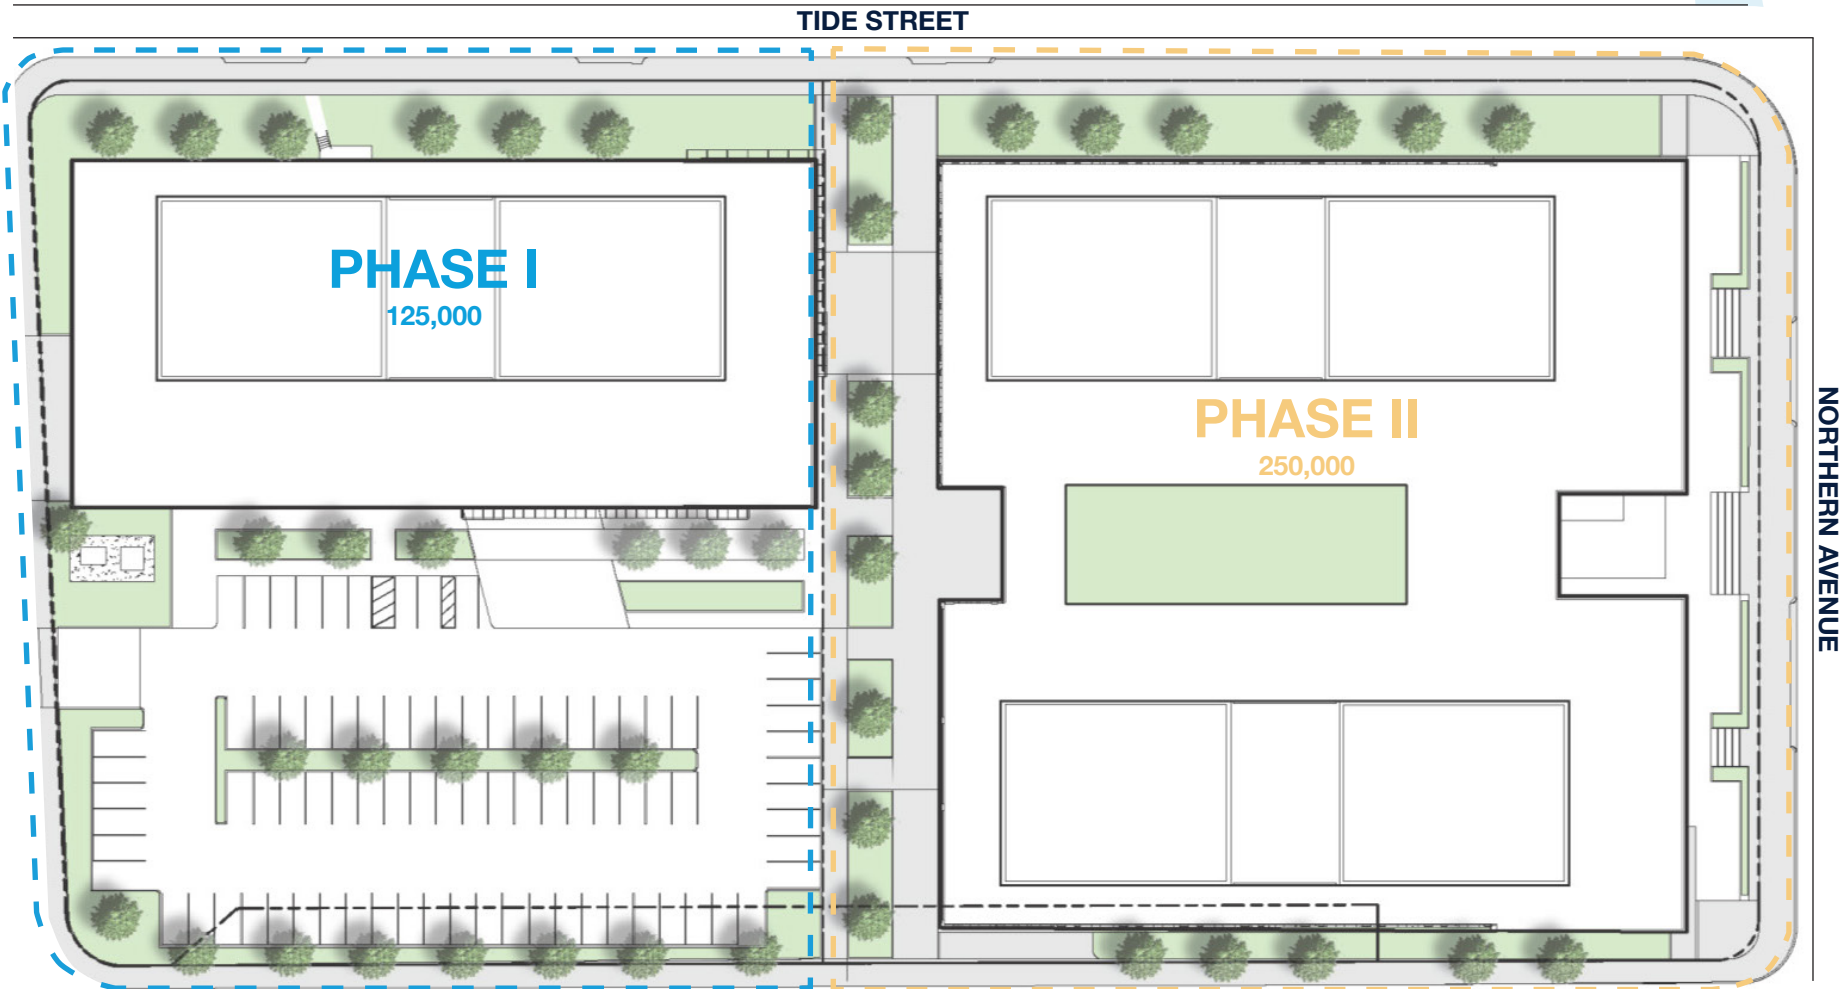

SITE PLAN

KAVANAGH ADVISORY GROUP, LLC

FOR MORE INFORMATION, CONTACT:

Don Domoretsky
Don.Domoretsky@am.jll.com
+ 617 531 4113

Ben Hux
Ben.Hux@am.jll.com
+1 617 316 6507

Peter Bekarian
Peter.Bekarian@am.jll.com
+1 617 531 4195